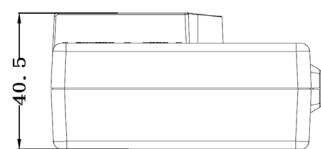

MECHANICAL SPECIFICATIONS

Interchangeable Plug

INTERCHANGEABLE AC PLUG			
TIPU	TIFE	TIPB	TIPA

Fixed US Plug

Fixed US Plug with DC Output Cable

Notes:

1. Unit: mm
2. Weight: 112g (0.38 lbs) approx.
3. Color: Black (standard) or White (optional)
4. Standard output connector: Built-in USB Type A receptacle for 5V output, or 2.1x5.5x9.5mm barrel plug on the cable for other outputs.
5. Contact TRUMPower for output connector options.