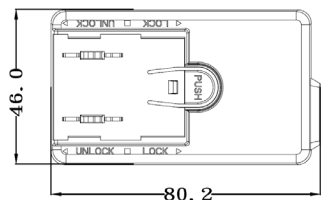

MECHANICAL SPECIFICATIONS

Interchangeable Plug

INTERCHANGEABLE AC PLUG			
TIPU	TIFE	TIPB	TIPA

Fixed US Plug

Fixed US Plug with DC Output Cable

Notes:

1. Unit: mm
2. Weight: 112g (0.38 lbs) approx.
3. Color: Black (standard) or White (optional)
4. Standard output connector: Built-in USB Type A receptacle for 5V output, or 2.1x5.5x9.5mm barrel plug on the cable for other outputs.
5. Contact TRUMPower for output connector options.