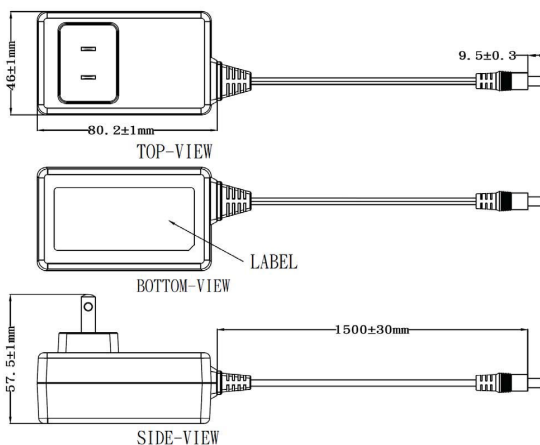

MECHANICAL SPECIFICATIONS

Interchangeable Plug

INTERCHANGEABLE AC PLUG			
TIPU	TIFE	TIPB	TIPA

Fixed US Plug

Fixed US Plug with DC Output Cable

Notes:

1. Unit: mm
2. Weight: 112g (0.38 lbs) approx.
3. Color: Black (standard) or White (optional)
4. Standard output connector: Built-in USB Type A receptacle for 5V output, or 2.1x5.5x9.5mm barrel plug on the cable for other outputs.
5. Contact TRUMPower for output connector options.