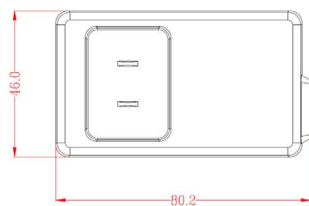

MECHANICAL SPECIFICATIONS

Interchangeable Plug

INTERCHANGEABLE AC PLUG			
TIPU	TIFE	TIPB	TIPA

Fixed US Plug

Fixed US Plug with DC Output Cable

Notes:

1. Unit: mm
2. Weight: 112g (0.38 lbs) approx.
3. Color: Black (standard) or White (optional)
4. Standard output connector: Built-in USB Type A receptacle for 5V output, or 2.1x5.5x9.5mm barrel plug on the cable for other outputs.
5. Contact TRUMPower for output connector options.