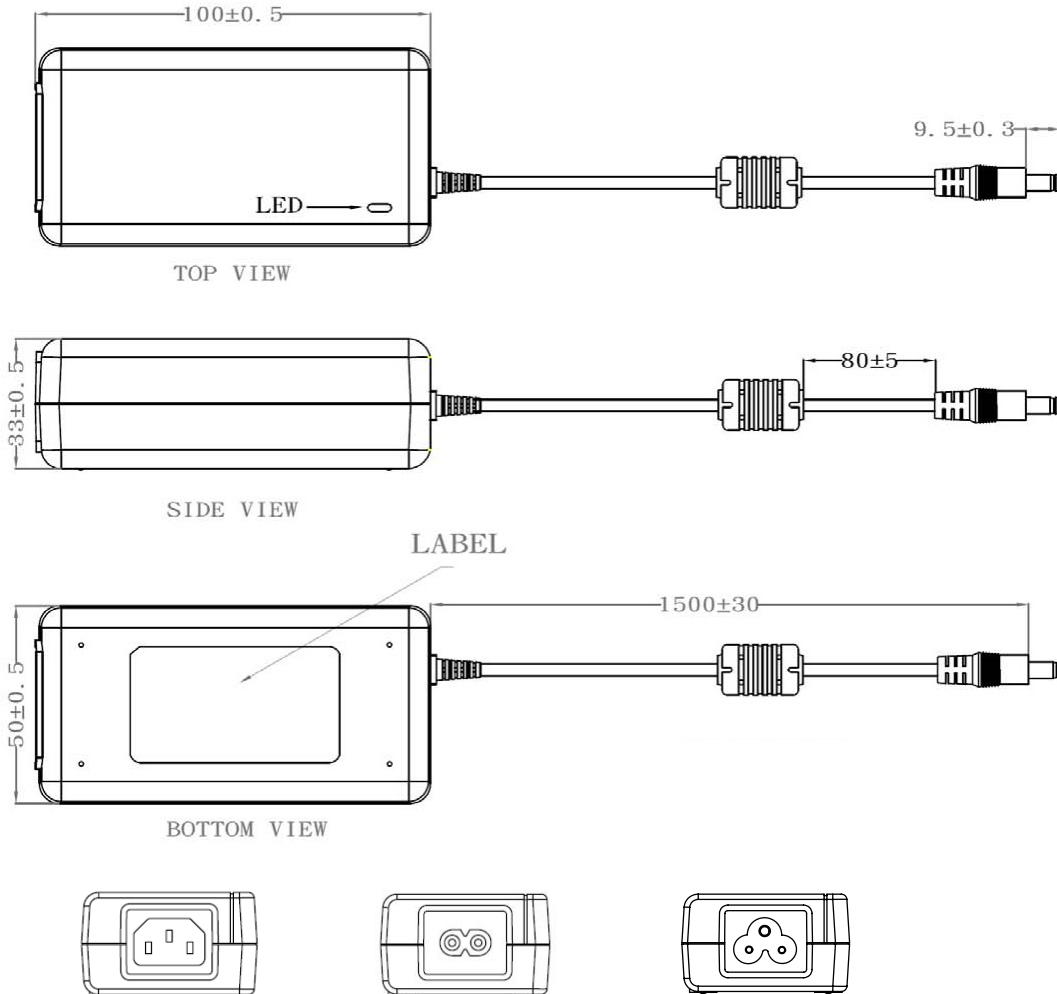

#### Notes:

1. Unit: mm
3. Weight: 203g (0.45 lbs) approx.
4. Standard output connector: 2.5x5.5x9.5mm barrel plug
5. Contact TRUMPower for output connector options.